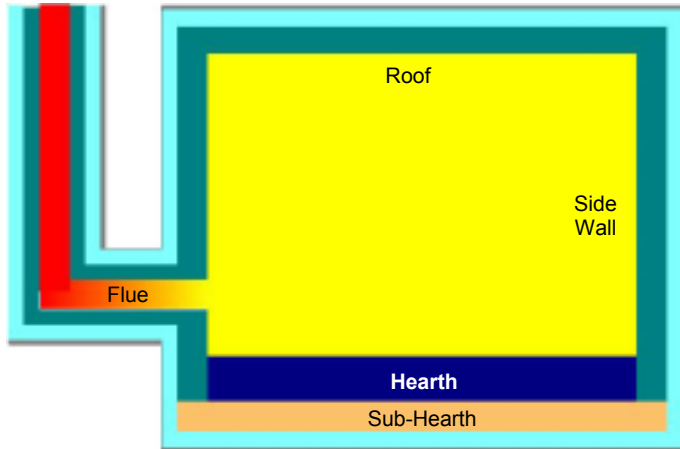

Application Guide

REHEAT FURNACES - IN & OUT FURNACE

	Side Walls / Roof / Flue	Insulation
Normal Service	Plibrico Super F AB Plibrico HyRATE Super F AB Pli-Shot HyMOR 3000	Plisulate 1900 Block Pligun LWI 106
Severe Service	Plibrico 60 AB Plibrico HyRATE 60 AB Pli-Shot HyMOR 3100 Special	