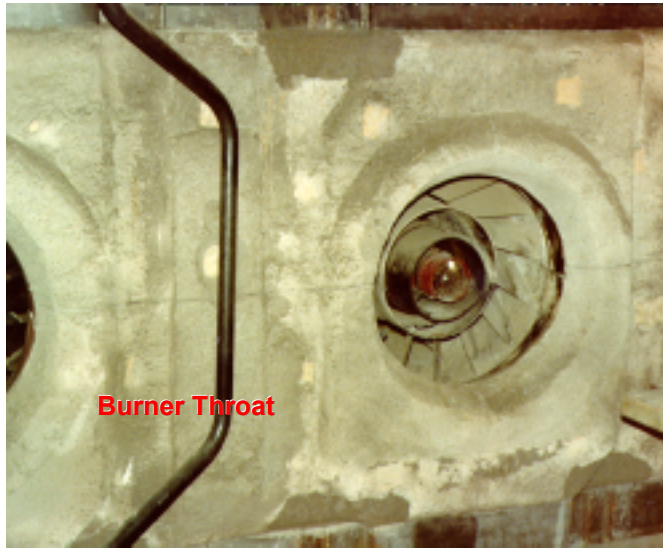

Application Guide

**PULVERIZED
COAL FIRED**

Burner Throat

Pli-Shot HyREZIST 3000
installation in a wet
bottom ash hopper

Burner Throats

Normal Service

Plibrico 60 AB

High Duty Service