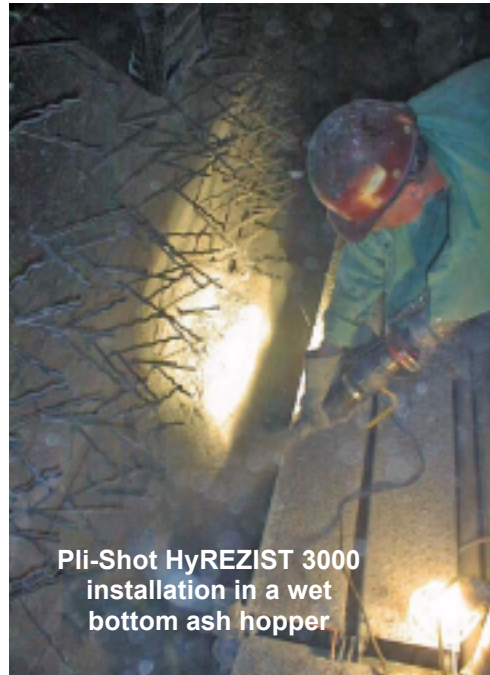

Application Guide

**PULVERIZED
COAL FIRED**

Burner Throat

Pli-Shot HyREZIST 3000
installation in a wet
bottom ash hopper

Burner Throats

Normal Service

Plibrico 60 AB

High Duty Service