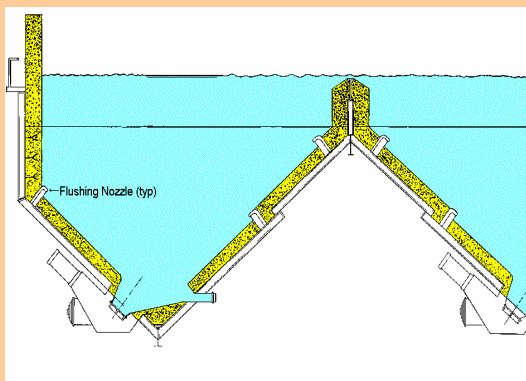

Application Guide

**PULVERIZED
COAL FIRED**

Burner Throat

Pli-Shot HyREZIST 3000
installation in a wet
bottom ash hopper

Burner Throats

Normal Service

Plibrico 60 AB

High Duty Service

Plibrico 80 AB

Severe Service

Plibrico 85S Sp

Application Note

Wet Bottom Ash Hopper

Normal Service

Pligun Tuff Mix

High Duty Service